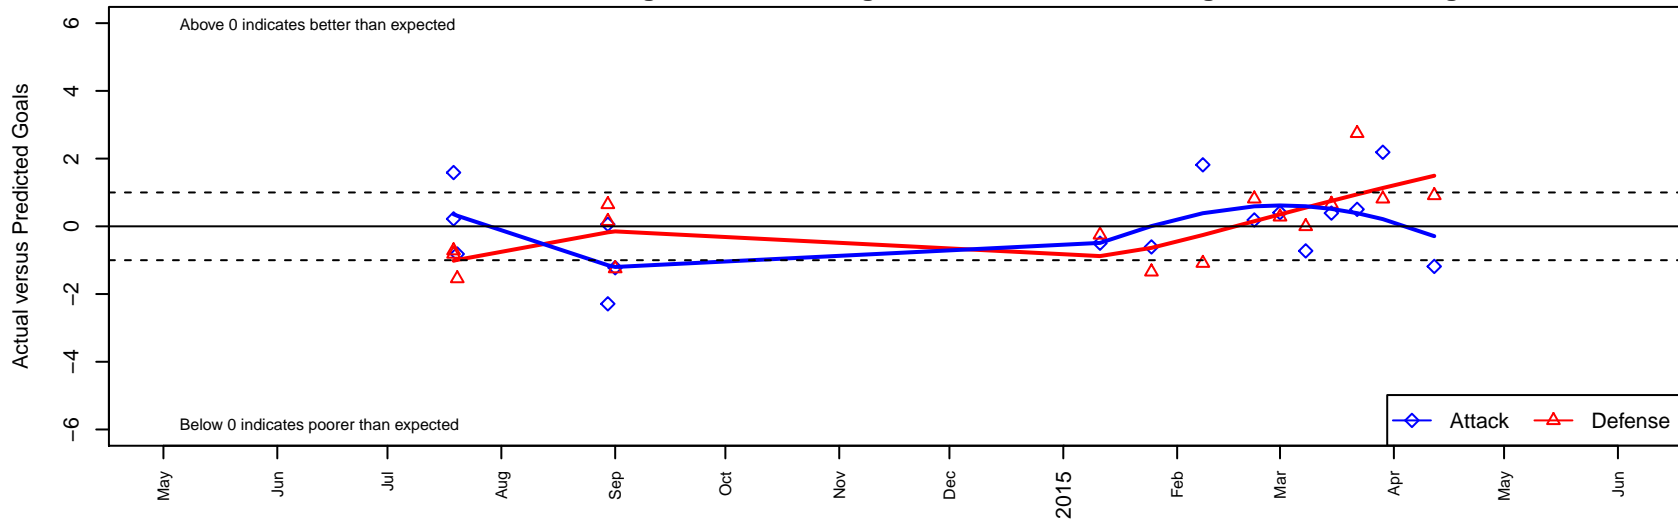

# SGESC Fusion Reds G99

Spanaway Graham Eatonville SC  
 Graham, WA  
 G99 total strength=927  
 attack=1.42 defense=1.7  
 spr league = Win PSPL Classic 3 U15

alt names used:  
 Fusion [G]99  
 SGEO Fusion 99  
 SGESC Fusion 99

Venues played:  
 2014 KITG GU15 White  
 2014 Puyallup Valley Kick-off Silver U14-15  
 2014 Win PSPL Classic 3 U15

**SGESC Fusion Reds G99**  
 Dots are actual minus expected GF (blue circles) and GA (red triangles).  
 Blue line is smoothed change in attack strength. Red is smoothed change in defense strength.

**attack and defense variance (black dot)  
relative to other teams  
and top 10 in region**

**attack and defense rating  
relative to others at age  
and all opponents in last 13 months**

**attack and defense rating  
relative to others at age  
and all opponents in last 13 months**

**Performance relative to 13 month average**

**Performance relative to 13 month average**

Distribution of opponents  
 Red = Lose zone, Blue = Win zone, Green = Even  
 Black line separates win/lose zones