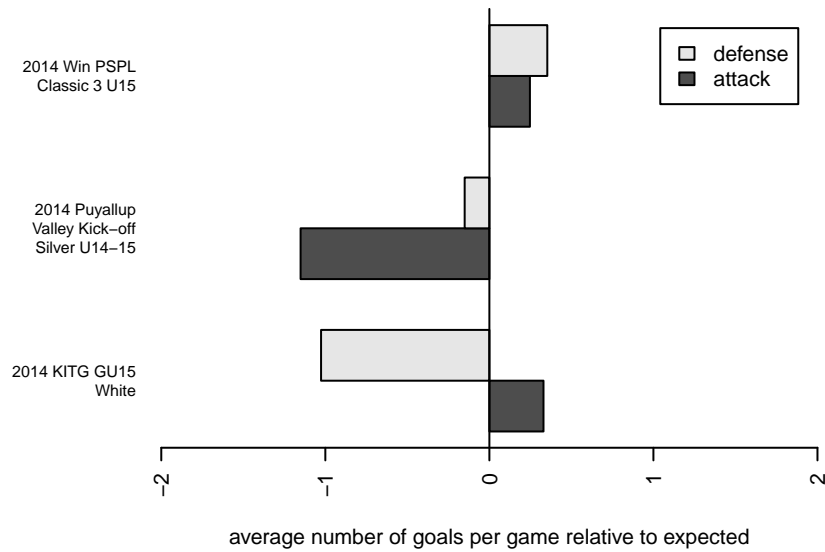

Venues played:  
 2014 KITG GU15 White  
 2014 Puyallup Valley Kick-off Silver U14-15  
 2014 Win PSPL Classic 3 U15

**SGESC Fusion Reds G99**  
 Dots are actual minus expected GF (blue circles) and GA (red triangles).  
 Blue line is smoothed change in attack strength. Red is smoothed change in defense strength.

**attack and defense variance (black dot)  
relative to other teams  
and top 10 in region**

**attack and defense rating  
relative to others at age  
and all opponents in last 13 months**

**attack and defense rating  
relative to others at age  
and all opponents in last 13 months**

**Performance relative to 13 month average**

**Performance relative to 13 month average**

Distribution of opponents  
 Red = Lose zone, Blue = Win zone, Green = Even  
 Black line separates win/lose zones