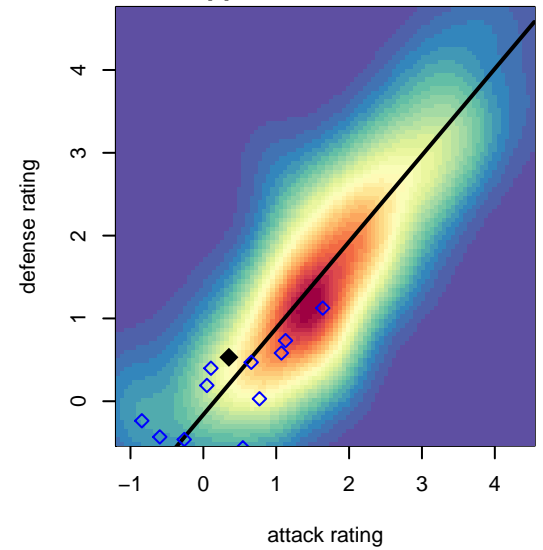

# SGESC Fusion Reds G99

Spanaway Graham Eatonville SC  
 Graham, WA  
 G99 total strength=927  
 attack=1.42 defense=1.7  
 spr league = Win PSPL Classic 3 U15

alt names used:  
 Fusion [G]99  
 SGEO Fusion 99  
 SGESC Fusion 99

Venues played:  
 2014 KITG GU15 White  
 2014 Puyallup Valley Kick-off Silver U14-15  
 2014 Win PSPL Classic 3 U15

**SGESC Fusion Reds G99**  
 Dots are actual minus expected GF (blue circles) and GA (red triangles).  
 Blue line is smoothed change in attack strength. Red is smoothed change in defense strength.

**attack and defense variance (black dot)  
relative to other teams  
and top 10 in region**

**attack and defense rating  
relative to others at age  
and all opponents in last 13 months**

**attack and defense rating  
relative to others at age  
and all opponents in last 13 months**

**Performance relative to 13 month average**

**Performance relative to 13 month average**

Distribution of opponents  
 Red = Lose zone, Blue = Win zone, Green = Even  
 Black line separates win/lose zones