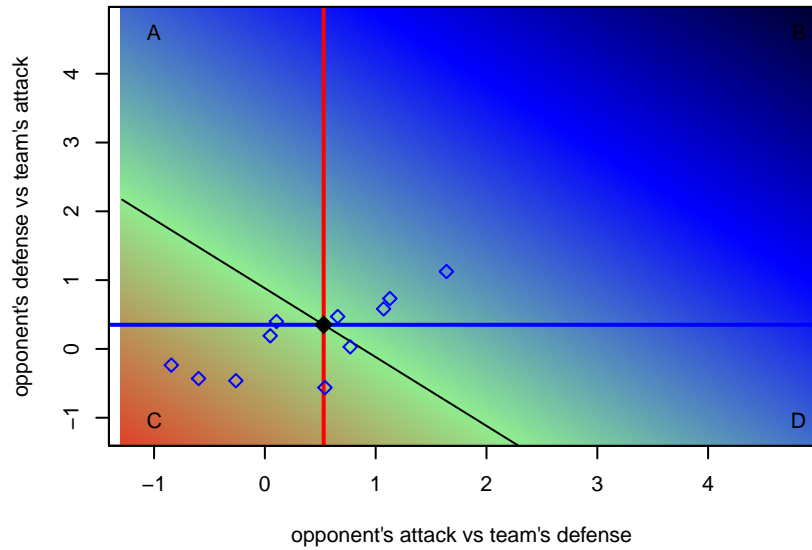

Venues played:  
 2014 KITG GU15 White  
 2014 Puyallup Valley Kick-off Silver U14-15  
 2014 Win PSPL Classic 3 U15

**SGESC Fusion Reds G99**  
 Dots are actual minus expected GF (blue circles) and GA (red triangles).  
 Blue line is smoothed change in attack strength. Red is smoothed change in defense strength.

**attack and defense variance (black dot)  
relative to other teams  
and top 10 in region**

**attack and defense rating  
relative to others at age  
and all opponents in last 13 months**

**attack and defense rating  
relative to others at age  
and all opponents in last 13 months**

**Performance relative to 13 month average**

**Performance relative to 13 month average**

Distribution of opponents  
 Red = Lose zone, Blue = Win zone, Green = Even  
 Black line separates win/lose zones